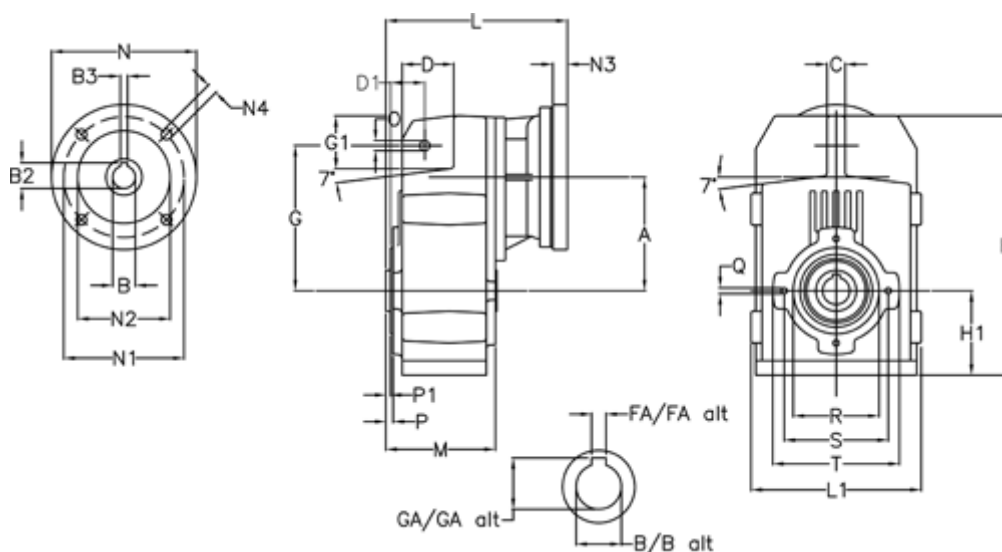

Article number: 29560210164230

Description: Shaft mounted gear
A202H30-101,6-P80B5

Measures

| | | | |
|------------|-----------|-------------|-----------|
| A = 125.00 | FA = 8 | M = 120.0 | Q = M8x15 |
| B = 30 | G = 160 | N = 200 | R = 95 |
| B1 = 19 | G1 = 58.0 | N1 = 165 | S = 115 |
| B2 = 21.8 | GA = 33.3 | N2 = 130 | T = 140 |
| B3 = 6 | H = 286.0 | N4 = M10x20 | |
| C = 20 | H1 = 92.5 | O = 11 | |
| D = 57.0 | L = 217.0 | P = 5.0 | |
| D1 = 40.0 | L1 = 188 | P1 = 3.0 | |